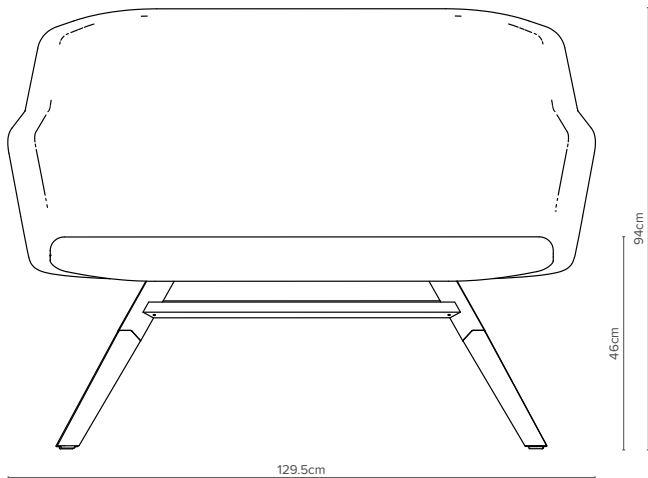

# Junea Sofa

Featuring the Junea 4 star wooden base chair  
with the AC1 and AC2 A-Cross tables

## Double the Junea, double the comfort

An extension – quite literally – of our coveted Junea range, the Junea Sofa brings double the style for your guests.

Designed by Peter Roth, this elegant 2-seater pairs seamlessly with any of our Junea single seats. Create comfortable lobby areas or make a statement with a standalone piece in a bedroom or breakout area.

Available in both high and low back, the Junea Sofa gives you the option to design a space your guests will love.

Stunning timber legs, a striking underframe and a wide range of Burgess fabrics allow Junea Sofa to be customised to suit your aesthetic.

— 10/4  
 Depth 61cm  
 Weight 18.2 kg

— 10/14  
 Depth 69cm  
 Weight 19.2 kg

— Key Features

- ✎ High back or Low back
- ✎ Extremely comfortable
- ✎ Compact design
- ✎ Timber legs
- ✎ Base frame powder coated