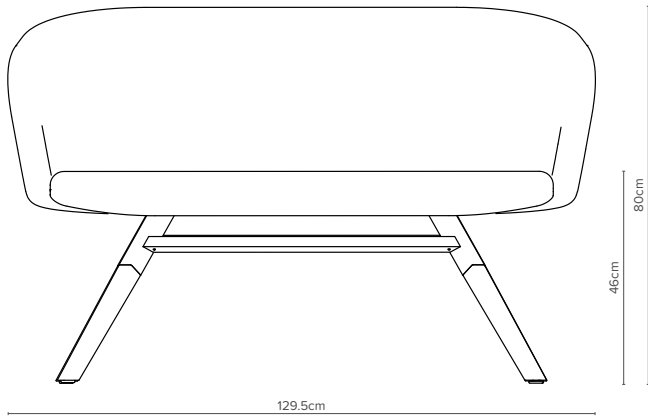

# Junea Sofa

Featuring the Junea 4 star wooden base chair  
with the AC1 and AC2 A-Cross tables

## Double the Junea, double the comfort

An extension – quite literally – of our coveted Junea range, the Junea Sofa brings double the style for your guests.

Designed by Peter Roth, this elegant 2-seater pairs seamlessly with any of our Junea single seats. Create comfortable lobby areas or make a statement with a standalone piece in a bedroom or breakout area.

— 10/4  
 Depth 61cm  
 Weight 18.2 kg

— 10/14  
 Depth 69cm  
 Weight 19.2 kg

— Key Features

- ✎ High back or Low back
- ✎ Extremely comfortable
- ✎ Compact design
- ✎ Timber legs
- ✎ Base frame powder coated