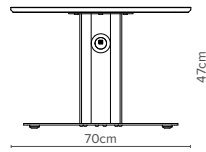

— Coffee

— TS1 Square  
60cm (L) x 60cm (W) x 47cm (H)

— TS3 Rectangular  
70cm (L) x 55cm (W) x 47cm (H)

— TS5 Round  
60cm (L) x 60cm (W) x 47cm (H)

— TS7 Triangular  
63.6cm (L) x 61.2cm (W) x 47cm (H)

— Poseur

— TS2 Square  
60cm (L) x 60cm (W) x 111cm (H)

— TS4 Rectangular  
70cm (L) x 55cm (W) x 111cm (H)

— TS6 Round  
60cm (L) x 60cm (W) x 111cm (H)

— TS8 Triangular  
63.6cm (L) x 61.2cm (W) x 111cm (H)

— Side

— TS9 Triangular  
55cm (L) x 46.2cm (W) x 47cm (H)

— Key Features

- ✦ Tops are available in a wide range of HPL finishes with a chamfered edge to match
- ✦ Base available in solid paint finishes
- ✦ Unique aluminium extruded column
- ✦ Leg infills to match or contrast the HPL
- ✦ Coffee or poseur height
- ✦ PTFE feet to protect floors and provide a smooth glide action