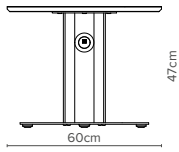

— Coffee

— TS1 Square  
60cm (L) x 60cm (W) x 47cm (H)

— TS3 Rectangular  
70cm (L) x 55cm (W) x 47cm (H)

— TS5 Round  
60cm (L) x 60cm (W) x 47cm (H)

— TS7 Triangular  
63.6cm (L) x 61.2cm (W) x 47cm (H)

— Poseur

— TS2 Square  
60cm (L) x 60cm (W) x 111cm (H)

— TS4 Rectangular  
70cm (L) x 55cm (W) x 111cm (H)

— TS6 Round  
60cm (L) x 60cm (W) x 111cm (H)

— TS8 Triangular  
63.6cm (L) x 61.2cm (W) x 111cm (H)

— Side

— TS9 Triangular  
55cm (L) x 46.2cm (W) x 47cm (H)

— Key Features

- ✦ Tops are available in a wide range of HPL finishes with a chamfered edge to match
- ✦ Base available in solid paint finishes
- ✦ Unique aluminium extruded column
- ✦ Leg infills to match or contrast the HPL
- ✦ Coffee or poseur height
- ✦ PTFE feet to protect floors and provide a smooth glide action