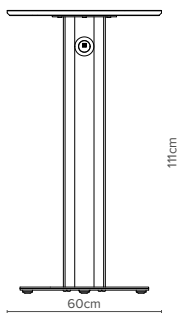

— Coffee

— TS1 Square  
60cm (L) x 60cm (W) x 47cm (H)

— TS3 Rectangular  
70cm (L) x 55cm (W) x 47cm (H)

— TS5 Round  
60cm (L) x 60cm (W) x 47cm (H)

— TS7 Triangular  
63.6cm (L) x 61.2cm (W) x 47cm (H)

— Poseur

— TS2 Square  
60cm (L) x 60cm (W) x 111cm (H)

— TS4 Rectangular  
70cm (L) x 55cm (W) x 111cm (H)

— TS6 Round  
60cm (L) x 60cm (W) x 111cm (H)

— TS8 Triangular  
63.6cm (L) x 61.2cm (W) x 111cm (H)

— Side

— TS9 Triangular  
55cm (L) x 46.2cm (W) x 47cm (H)

— Key Features

- ✦ Tops are available in a wide range of HPL finishes with a chamfered edge to match
- ✦ Base available in solid paint finishes
- ✦ Unique aluminium extruded column
- ✦ Leg infills to match or contrast the HPL
- ✦ Coffee or poseur height
- ✦ PTFE feet to protect floors and provide a smooth glide action