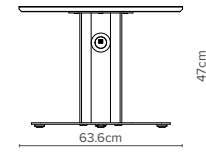

— Coffee

— TS1 Square  
60cm (L) x 60cm (W) x 47cm (H)

— TS3 Rectangular  
70cm (L) x 55cm (W) x 47cm (H)

— TS5 Round  
60cm (L) x 60cm (W) x 47cm (H)

— TS7 Triangular  
63.6cm (L) x 61.2cm (W) x 47cm (H)

— Poseur

— TS2 Square  
60cm (L) x 60cm (W) x 111cm (H)

— TS4 Rectangular  
70cm (L) x 55cm (W) x 111cm (H)

— TS6 Round  
60cm (L) x 60cm (W) x 111cm (H)

— TS8 Triangular  
63.6cm (L) x 61.2cm (W) x 111cm (H)

— Side

— TS9 Triangular  
55cm (L) x 46.2cm (W) x 47cm (H)

— Key Features

- ✦ Tops are available in a wide range of HPL finishes with a chamfered edge to match
- ✦ Base available in solid paint finishes
- ✦ Unique aluminium extruded column
- ✦ Leg infills to match or contrast the HPL
- ✦ Coffee or poseur height
- ✦ PTFE feet to protect floors and provide a smooth glide action