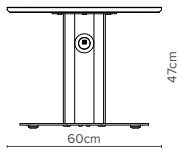

— Coffee

— TS1 Square  
60cm (L) x 60cm (W) x 47cm (H)

— TS3 Rectangular  
70cm (L) x 55cm (W) x 47cm (H)

— TS5 Round  
60cm (L) x 60cm (W) x 47cm (H)

— TS7 Triangular  
63.6cm (L) x 61.2cm (W) x 47cm (H)

— Poseur

— TS2 Square  
60cm (L) x 60cm (W) x 111cm (H)

— TS4 Rectangular  
70cm (L) x 55cm (W) x 111cm (H)

— TS6 Round  
60cm (L) x 60cm (W) x 111cm (H)

— TS8 Triangular  
63.6cm (L) x 61.2cm (W) x 111cm (H)

— Side

— TS9 Triangular  
55cm (L) x 46.2cm (W) x 47cm (H)

— Key Features

- ✦ Tops are available in a wide range of HPL finishes with a chamfered edge to match
- ✦ Base available in solid paint finishes
- ✦ Unique aluminium extruded column
- ✦ Leg infills to match or contrast the HPL
- ✦ Coffee or poseur height
- ✦ PTFE feet to protect floors and provide a smooth glide action