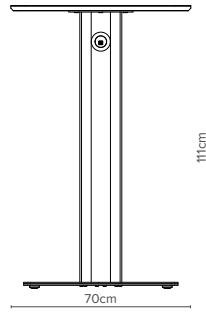

— Coffee

— TS1 Square  
60cm (L) x 60cm (W) x 47cm (H)

— TS3 Rectangular  
70cm (L) x 55cm (W) x 47cm (H)

— TS5 Round  
60cm (L) x 60cm (W) x 47cm (H)

— TS7 Triangular  
63.6cm (L) x 61.2cm (W) x 47cm (H)

— Poseur

— TS2 Square  
60cm (L) x 60cm (W) x 111cm (H)

— TS4 Rectangular  
70cm (L) x 55cm (W) x 111cm (H)

— TS6 Round  
60cm (L) x 60cm (W) x 111cm (H)

— TS8 Triangular  
63.6cm (L) x 61.2cm (W) x 111cm (H)

— Side

— TS9 Triangular  
55cm (L) x 46.2cm (W) x 47cm (H)

— Key Features

- ✦ Tops are available in a wide range of HPL finishes with a chamfered edge to match
- ✦ Base available in solid paint finishes
- ✦ Unique aluminium extruded column
- ✦ Leg infills to match or contrast the HPL
- ✦ Coffee or poseur height
- ✦ PTFE feet to protect floors and provide a smooth glide action