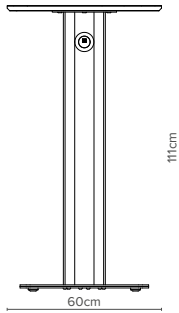

— Coffee

— TS1 Square  
60cm (L) x 60cm (W) x 47cm (H)

— TS3 Rectangular  
70cm (L) x 55cm (W) x 47cm (H)

— TS5 Round  
60cm (L) x 60cm (W) x 47cm (H)

— TS7 Triangular  
63.6cm (L) x 61.2cm (W) x 47cm (H)

— Poseur

— TS2 Square  
60cm (L) x 60cm (W) x 111cm (H)

— TS4 Rectangular  
70cm (L) x 55cm (W) x 111cm (H)

— TS6 Round  
60cm (L) x 60cm (W) x 111cm (H)

— TS8 Triangular  
63.6cm (L) x 61.2cm (W) x 111cm (H)

— Side

— TS9 Triangular  
55cm (L) x 46.2cm (W) x 47cm (H)

— Key Features

- ✦ Tops are available in a wide range of HPL finishes with a chamfered edge to match
- ✦ Base available in solid paint finishes
- ✦ Unique aluminium extruded column
- ✦ Leg infills to match or contrast the HPL
- ✦ Coffee or poseur height
- ✦ PTFE feet to protect floors and provide a smooth glide action