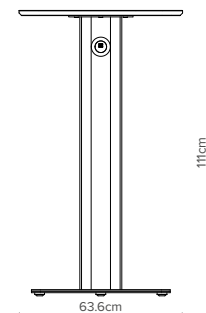

— Coffee

— TS1 Square  
60cm (L) x 60cm (W) x 47cm (H)

— TS3 Rectangular  
70cm (L) x 55cm (W) x 47cm (H)

— TS5 Round  
60cm (L) x 60cm (W) x 47cm (H)

— TS7 Triangular  
63.6cm (L) x 61.2cm (W) x 47cm (H)

— Poseur

— TS2 Square  
60cm (L) x 60cm (W) x 111cm (H)

— TS4 Rectangular  
70cm (L) x 55cm (W) x 111cm (H)

— TS6 Round  
60cm (L) x 60cm (W) x 111cm (H)

— TS8 Triangular  
63.6cm (L) x 61.2cm (W) x 111cm (H)

— Side

— TS9 Triangular  
55cm (L) x 46.2cm (W) x 47cm (H)

— Key Features

- ✦ Tops are available in a wide range of HPL finishes with a chamfered edge to match
- ✦ Base available in solid paint finishes
- ✦ Unique aluminium extruded column
- ✦ Leg infills to match or contrast the HPL
- ✦ Coffee or poseur height
- ✦ PTFE feet to protect floors and provide a smooth glide action

— Options

- ✦ 5 different top shapes to choose from
- ✦ Twin USB charging socket
- ✦ Hidden wireless charging

**Burgess Furniture Ltd**

Hanworth Trading Estate, Feltham, Middlesex TW13 6EH UK

Telephone +44 (0)20 8894 9231