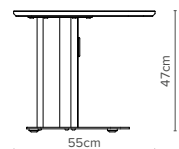

— Coffee

— TS1 Square  
60cm (L) x 60cm (W) x 47cm (H)

— TS3 Rectangular  
70cm (L) x 55cm (W) x 47cm (H)

— TS5 Round  
60cm (L) x 60cm (W) x 47cm (H)

— TS7 Triangular  
63.6cm (L) x 61.2cm (W) x 47cm (H)

— Poseur

— TS2 Square  
60cm (L) x 60cm (W) x 111cm (H)

— TS4 Rectangular  
70cm (L) x 55cm (W) x 111cm (H)

— TS6 Round  
60cm (L) x 60cm (W) x 111cm (H)

— TS8 Triangular  
63.6cm (L) x 61.2cm (W) x 111cm (H)

— Side

— TS9 Triangular  
55cm (L) x 46.2cm (W) x 47cm (H)

— Key Features

- ✦ Tops are available in a wide range of HPL finishes with a chamfered edge to match
- ✦ Base available in solid paint finishes
- ✦ Unique aluminium extruded column
- ✦ Leg infills to match or contrast the HPL
- ✦ Coffee or poseur height
- ✦ PTFE feet to protect floors and provide a smooth glide action